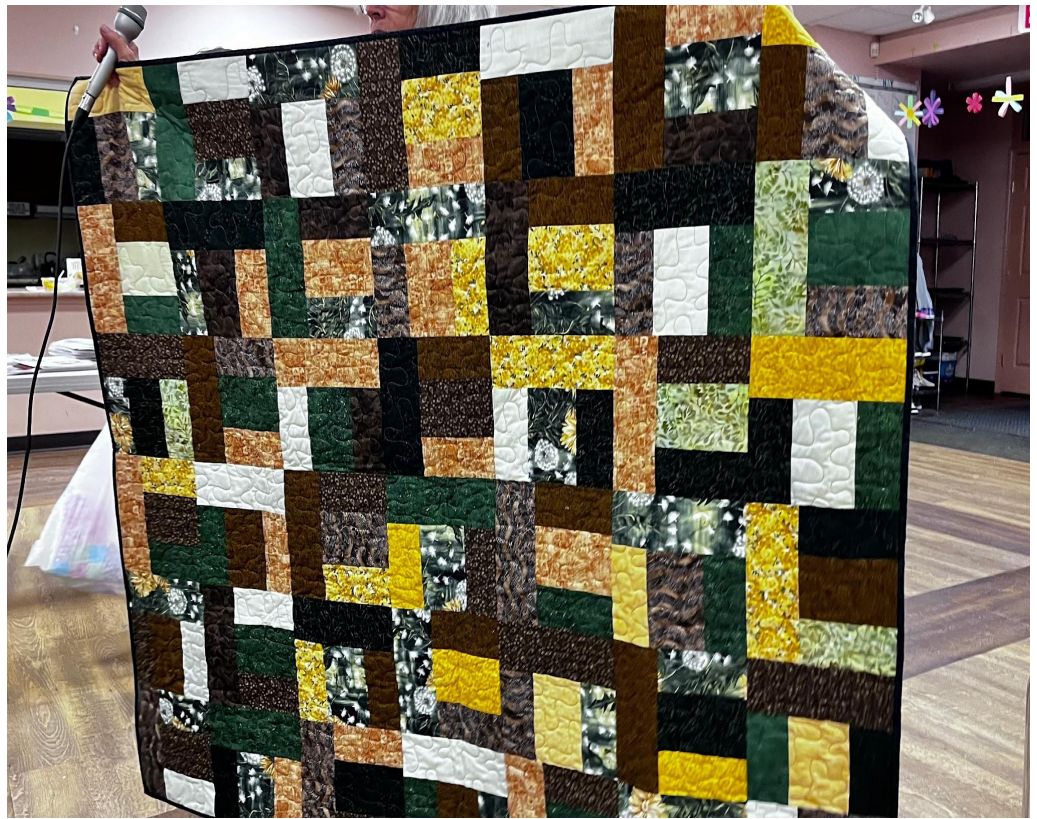

May 27, 2024

Show-n-Tell

Right: Lorraine's origami container

Quilts in a Series by Lorraine B. Three different block sizes, change the colours and values. But they are all the same blocks! Can you spot the same block in each quilt?

A baby quilt for Leanne's granddaughter. She was able to make the panel "read" girl by clever choices of border fabrics. Bonus use of leftover scraps made this pieced back.

Top: a Quiltworx table runner pattern Lorraine B completed at a retreat.

Right: a blue Christmas Tree pattern from Dianne J.

These quilts will be donated to RIH for first time Chemotherapy Patients.

Cancer Quilts

Cancer Quilts